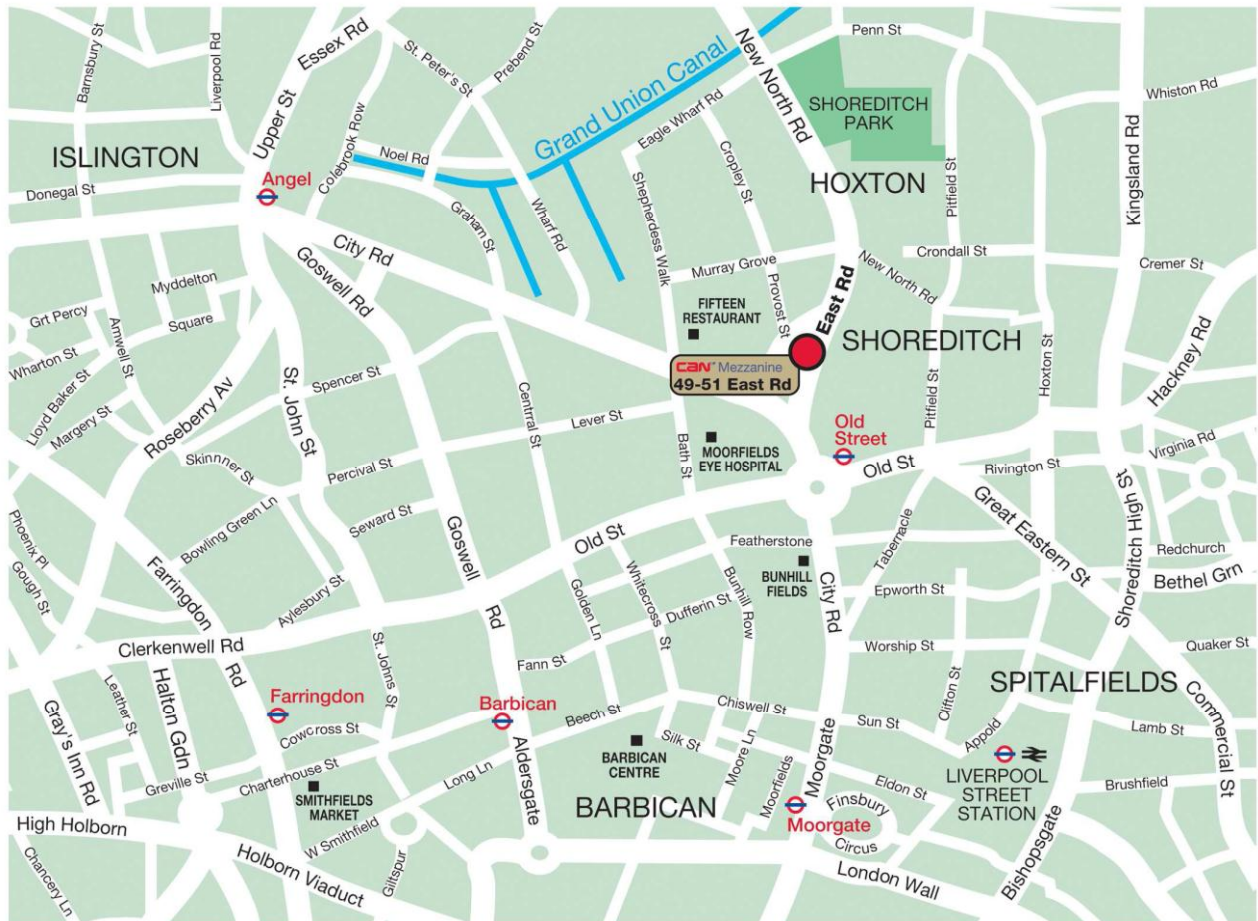

Institute for Sustainability – location map

CAN Mezzanine
49-51 East Road
London
N1 6AH

Tel: 020 7517 1830

Directions from Old Street Tube (Northern Line)

Leave the station at Exit 8 (signposted Moorfields Eye Hospital – you can follow the green line in the pavement out of the station). Walk up the main City Road and bear right onto East Road. CAN Mezzanine is approx 50 yards on the left-hand side. The walk should take you no longer than 3 – 5 minutes at a moderate pace.

Moorgate (Northern, Hammersmith & City, Circle and Metropolitan Lines); Barbican (Circle, Hammersmith & City and Metropolitan Lines) and Angel (Northern Line) are all approx. a 10 minute walk away.

Old Street Station (First Capital Connect)

Old Street Station is also served by First Capital Connect train services. (No weekend service).

A number of bus services provide links to the area. **Buses 21, 76, 135, 141 & 271** stop directly on East Road; The **205 & 214** stop on City Road, Moorfields Eye Hospital and the **43, 55 & 243** stop at Old Street Station.

Unfortunately step-free access is **not** available on the Northern Line at Old Street Tube. Disabled access, however, is available at the CAN Mezzanine, Old Street building.